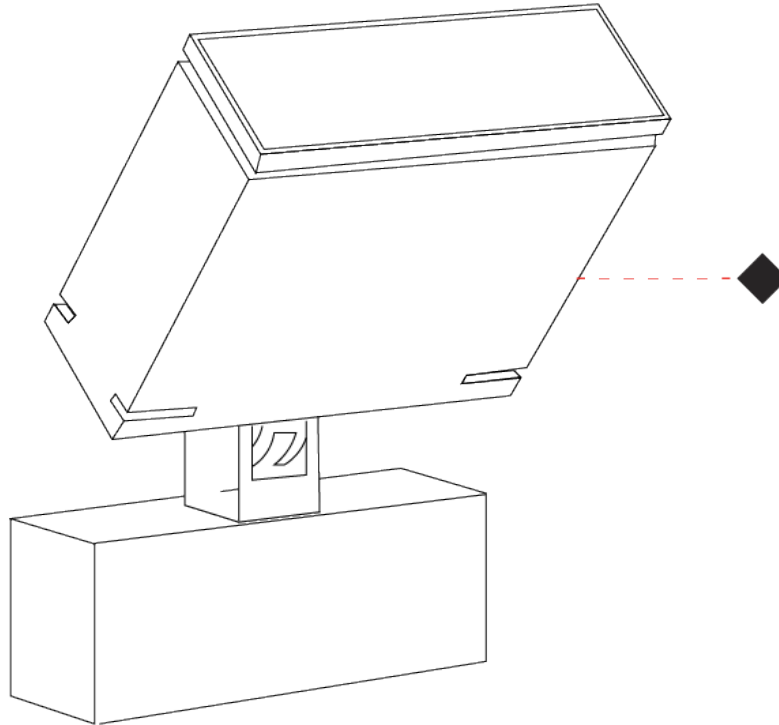

TARGET SURFACE

E9F304-

PROJECT

TYPE

SPECIFIER

QUANTITY

DATE

E