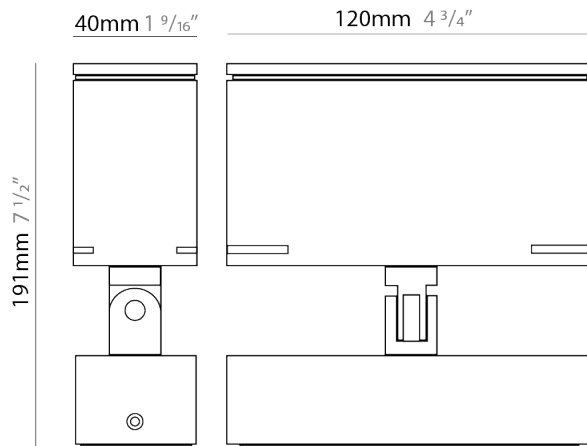

TARGET SURFACE

E9F232- _____ - _____
base number   Finish   Lens
                         Options   Options

1. To build a product code in our configurator select the specify button on the base model # product page
2. To build a manual product code on this datasheet choose from the options listed below in blue font and add the suffix to the base model #

GENERAL

Series: Target
Brand: Platek
Division: Exterior
Mounting Type: Surface
Mounting Location: Above Ground
Subcategory: Flood

PHYSICAL

Shape: Rectangle
Length (mm): 120
Length (in): 4 ³/₄
Width (mm): 40
Width (in): 1 ⁹/₁₆
Height (mm): 191
Height (in): 7 ¹/₂
Light Distribution: Adjustable / Direct
Screws: A4 stainless steel
Diffuser: Clear tempered glass
Fixture Finish: [BLK / WHI / GRY / COR / ANT / BRZ](#)
Fixture Material: Aluminum Die Cast
Cable Details: 2000mm Cable

ELECTRICAL

Lamp Type: LED
Total Output Wattage (W): 8
Dimming: DMX
Driver Included: No
Driver Location: Remote
Driver Type: Constant Current - Universal
Driver Class: Class 2
Input Voltage (V): 120 - 277
Constant Current (MA): 700

LED

Number of LEDs: 4
Color Temperature (°K): RGBW
CRI: >80 CRI
Lamp Life (hrs): 60000
Special LEDs offerings: RGBW

OPTICAL

Optic°: [9 / 24 / 48 / ELL](#)
Adjustability: Tilt 90°

RATINGS AND CERTIFICATIONS

Certified By: Certified for North American Standards
IP rating: IP66
IK Rating: IK08
Bug Rating: B3 U0 G0